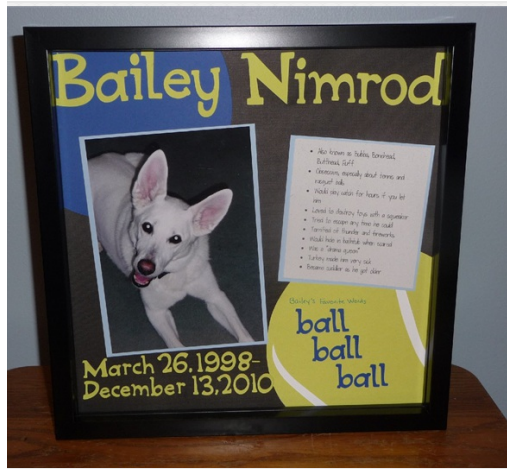

PROJECT CENTER

<http://www.cricut.com>

MEMORY PAGE

Design by: [mlgenberg](#) (2 Projects)

About me: I'm a stay-at-home mom.

Project skill level: [easy](#)

Project time: 30 minutes to 1 hour

Project tags: [Wall Décor/Wreaths/Banners](#)
[Pets](#) [Outdoor/Animal Layouts](#)

This is a page I did to remember one of our dogs, both who died in 2010.

CRICUT®: WHAT WAS USED

Cricut Expression® Machine with Plantin SchoolBook and Accent Essentials®

Outtin' Up Cartridge

Sports Maria Cartridge