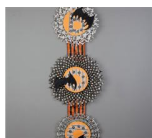

Cricut® Paper Doll Dress Up Cartridge

Gypsy™ handheld

OTHER MATERIALS NEEDED

- glossy accents

RELATED PROJECTS

Word Collage Boards

[View details](#)

Boo Rosette Wall hanging

[View details](#)

Wicked Witch Layout

[View details](#)