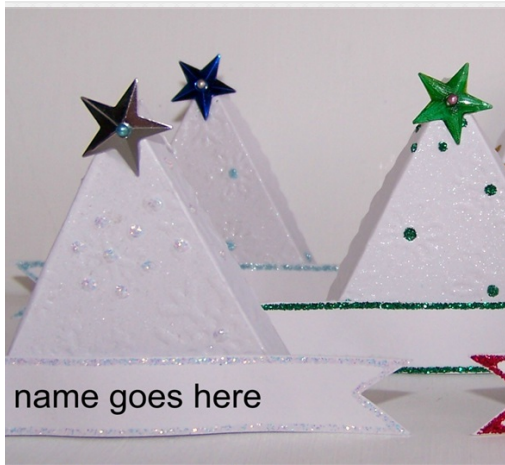

PROJECT CENTER

<http://www.cricut.com>

TABLE PLACE SETTING BOXES

Design by: SandeeNC (4 Projects)

About me: I am published in the Cricut Magazine, and have a gallery in the Art MoB, Hendersonville, NC.

Project skill level: easy

Project time: 30 minutes to 1 hour

Project tags: Boxes/Bags/Tags Christmas Holiday Party Decorations/Favors Holiday Décor Playful

A place setting card/box which holds a dinner mint for your guests.

CRICUT®: WHAT WAS USED

Cricut® Tags, Bags, Boxes, & More® Cartridge

Cricut Expression® 2

OTHER MATERIALS NEEDED

Ranger

Tattered Angels Glimmer Mist

STEP 1

Cut boxes at 2"

AWARDS