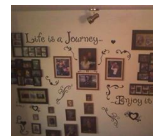

PROJECT CENTER

<http://www.cricut.com>

FLORAL PICTURES

Design by: [luv2craft](#) (5 Projects)

About me: love new ideas

Project skill level: **easy**

Project time: less than 30 minutes

Project tags: Home Décor/Accents Wall Décor/Wreaths/Banners Spring Summer Feminine Classic House Warming Outdoors Naturalist Clean & Simple

adding some color

CRICUT®: WHAT WAS USED

Botanicals Cartridge

RELATED PROJECTS

Princess Box

[View details](#)

Word Collage Boards

[View details](#)