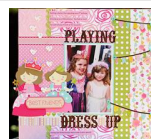

In Memory of card cover

CRICUT®: WHAT WAS USED

Cricut® George and Basic Shapes Cartridge

Best Images of 2007 Cartridge

STEP 1

Covered front of card with bright red, did cut out on Christmas red, added flower to dress up slightly. Holly leaves, and red dots (raised up) with tag on envelope. This was a mass for my Aunt and Uncle that I purchased for my cousin, the card that the church had given me was a with sympathy card.

RELATED PROJECTS

Monogram Cookies

[View details](#)

Christmas Ornament Card

[View details](#)

Playing Dress Up

[View details](#)

<http://www.cricut.com>