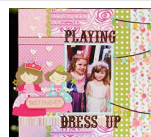

In Memory of card cover

CRICUT®: WHAT WAS USED

Cricut® George and Basic Shapes Cartridge

Best Images of 2007 Cartridge

STEP 1

Covered front of card with bright red, did cut out on Christmas red, added flower to dress up slightly. Holly leaves, and red dots (raised up) with tag on envelope. This was a mass for my Aunt and Uncle that I purchased for my cousin, the card that the church had given me was a with sympathy card.

RELATED PROJECTS

Monogram Cookies

[View details](#)

Christmas Ornament Card

[View details](#)

Playing Dress Up

[View details](#)

<http://www.cricut.com>