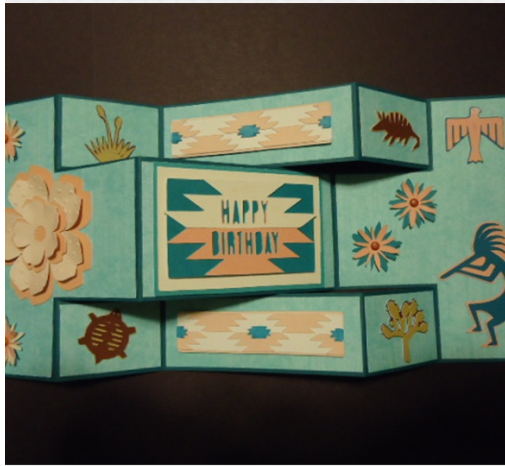

PROJECT CENTER

<http://www.cricut.com>

SOUTHWEST CONTEST BIRTHDAY CARD

Design by: [krados](#) (2 Projects)

About me: I live in Wisconsin where it is cold 5 months of the year, so that gives us lots of time to craft.

Project skill level: [advanced](#)

Project time: 1 hour to 2 hours

Project tags: [Birthday Celebration](#)
[Celebration Cards](#) [Celebration Layouts](#)
[Southwest](#)

Tri fold card

CRICUT®: WHAT WAS USED

Cricut Imagine®
Machine

Southwest Cartridge

RELATED PROJECTS

[Dress Card](#)

[View details](#)

["6 Today' Card](#)

[View details](#)

[Happy Birthday Card - Giraffe](#)