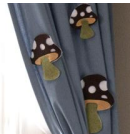

Elegant Edges Cartridge

Cricut Mini®
Personal Electronic
Cutter

RELATED PROJECTS

Give a Hoot Card

[View details](#)

Mushrooms

[View details](#)

Floral Berry Basket