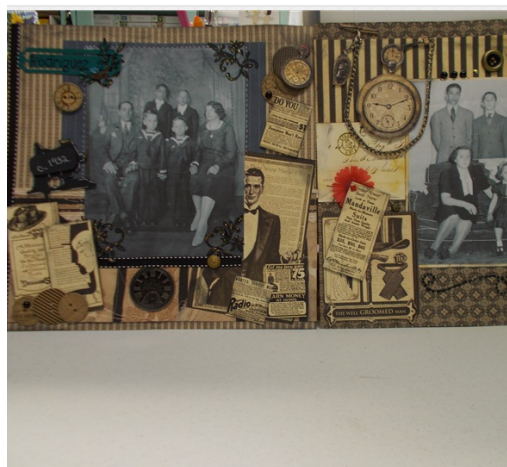

PROJECT CENTER

<http://www.cricut.com>

FAMILY HERITAGE

Design by: Traci929 (3 Projects)

About me: I am a MiMi, not a grandma LOL
Love to scrap Love clean looking layouts, not very creative so i scraflift a lot.

Project skill level: moderate

Project time: 1 hour to 2 hours

Project tags: Family Vintage
Photos/Frames/Boards Mother's Day Family
Layouts Scrapbook Layouts Monochromatic

Family Pic from 1932

CRICUT®: WHAT WAS USED

Heritage Cartridge

Cricut Expression® Machine

OTHER MATERIALS NEEDED

graphic 45 papers

AWARDS

RELATED PROJECTS

Family Memorise

[View details](#)