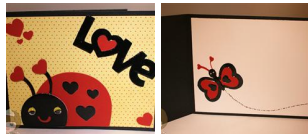

CRICUT®: WHAT WAS USED

Cricut Expression®
Machine with Plantin
SchoolBook and Accent
Essentials®