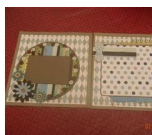

Project time: 1 hour to 2 hours

Project tags: [Family](#) [Baby Girl](#) [Kids](#) [Baby](#) [Layouts](#) [Family Layouts](#) [Friend Layouts](#) [Scrapbook Layouts](#) [Kids Layouts](#) [Playful](#)

Featuring cuts from Kate's ABC's.

CRICUT®: WHAT WAS USED

Cricut Expression® Machine with Plantin SchoolBook and Accent Essentials®

Kate's ABCs Cartridge

AWARDS

RELATED PROJECTS

[Family Memorise](#)

[View details](#)

[Love Blocks!](#)