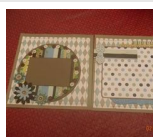

Project skill level: [easy](#)

Project time: 1 hour to 2 hours

Project tags: [Family](#) [Baby Girl](#) [Kids](#) [Baby](#) [Layouts](#) [Family Layouts](#) [Friend Layouts](#) [Scrapbook Layouts](#) [Kids Layouts](#) [Playful](#)

Featuring cuts from [Kate's ABC's](#).

CRICUT®: WHAT WAS USED

Cricut Expression® Machine with Plantin SchoolBook and Accent Essentials®

[Kate's ABCs Cartridge](#)

AWARDS

RELATED PROJECTS

[Family Memorise](#)