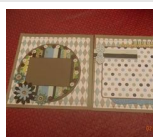

RELATED PROJECTS

Family Memorise

[View details](#)